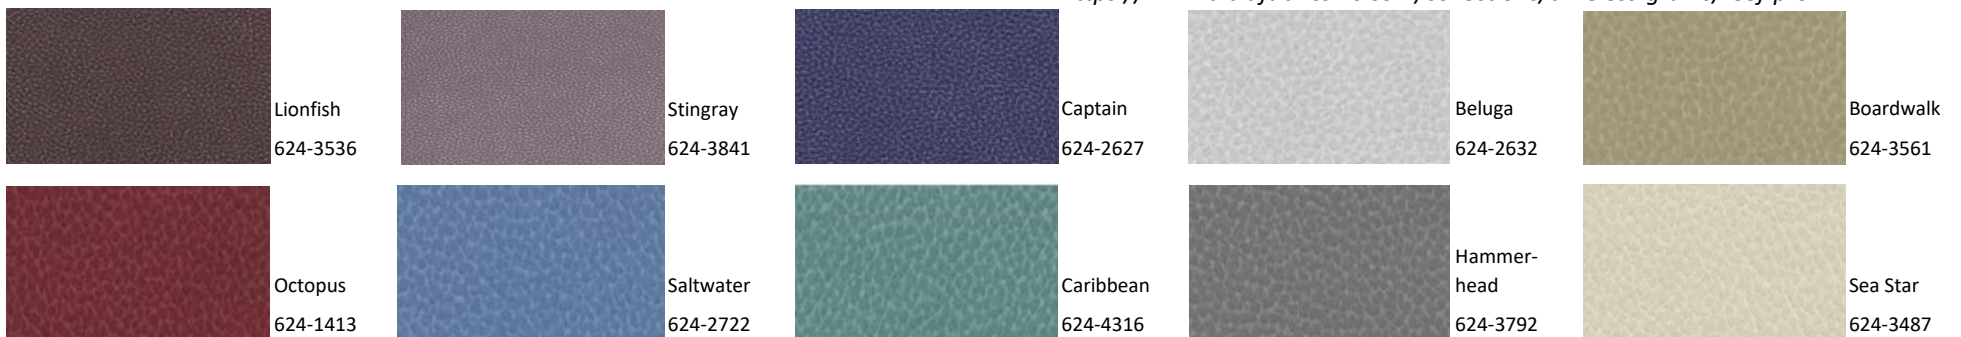

Kilburn Honey
SR12905

Kilburn Earth
SR12922

Spray Plum
SR15857

Spray Mink
SR15856

Spray Cocoa
SR15862

Spray Jute /
Oatmeal
SR15861

Cord Plum
SR15851

Cord Mink
SR15855

Cord Cocoa
SR15850

Cord Oatmeal
SR15854

Ultra-fabrics - Reef Pro - available for the Jubilee and Ambassador UK Cosi Chairs - usually available for fast dispatch

Available as Made to Order for the Medina, Kensey, Static Chair and Sofas, please call for prices

*Please call to discuss with us the options available - **0800 011 2960***

<https://www.ultrafabricsinc.com/collections/timeless-grains/reef-pro>

'Made to Order' items are non-refundable (other than if faulty or not as described) and once such an order is in production it can not be cancelled.

Images are for approximate guidance only and that actual colour and texture can vary considerably