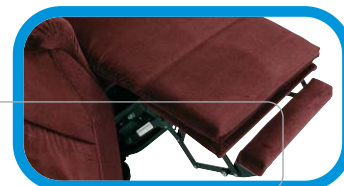

accessories

controller
for heat and
massage upgrade*

lockable castor
wheels

luxurious
head rest
pillow

leg rest
extensions†

* Not available with the Capri.

† Not currently available with the Comforter Junior Petite, 502 Supreme, Monarch and Capri.